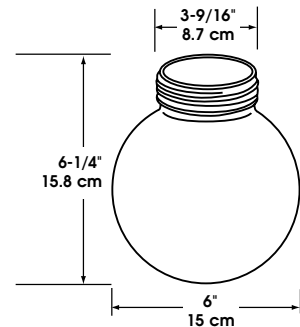

White Globe
(13-26 CFL only)

Ordering Data (includes lamp)

VPW - 32T

SERIES
VPW - Wall Mount
VPC - Ceiling Mount

LAMP/BALLAST
13Q - 13w CFL 120/277V
26Q - 26w CFL 120/277V
32T - 32w CFL 120/277V
42T - 42w CFL 120/277V
50P - 50w PS MH 120/277V
70PN - 70w PS MH 120 NPF
70P - 70w PS MH Quad Tap
35HN - 35w HPS 120 NPF
50HN - 50w HPS 120 NPF
50H - 50w HPS 120/277V
70HN - 70w HPS 120 NPF
70H - 70w HPS Quad Tap

NOTE:
Standard fixture has natural finish and includes prismatic,
heat resistant glass globe, cast guard and lamp.

Options

S - Silver Grey Finish
W - White Finish
B - Black Finish
"3/4" - 3/4" Hub
COLORED GLOBES (fluorescent only)
GLASS
GLO - Opal
GLR - Ruby
GLB - Blue
GLG - Green
GLA - Amber
GLBO - White Globe
POLYCARBONATE
PCO - Opal
PCR - Ruby
PCB - Blue
PCG - Green
PCA - Amber
PBO - White Globe

Accessories

DOME REFLECTORS
VP100ST - 13-26 CFL
VP200ST - all others
ANGLE REFLECTORS
VP100A - 13-26 CFL
VP200A - all others