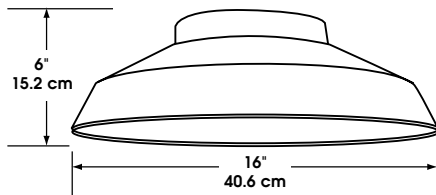

Custom chrome finish

Dimensions

	VPC	VPW	VPC		VPW	
	13-26W CFL		HID	32-42W CFL	HID	32-42W CFL
A	6" 15.2 cm	7-7/8" 20 cm	7-1/2" 19 cm	6" 15.2 cm	10" 25.4 cm	8-1/2" 22 cm
B	9-3/4" 24.7 cm	10-3/8" 26 cm	13-1/4" 33.6 cm	12" 30.5 cm	13-1/4" 33.6 cm	12-1/2" 32 cm