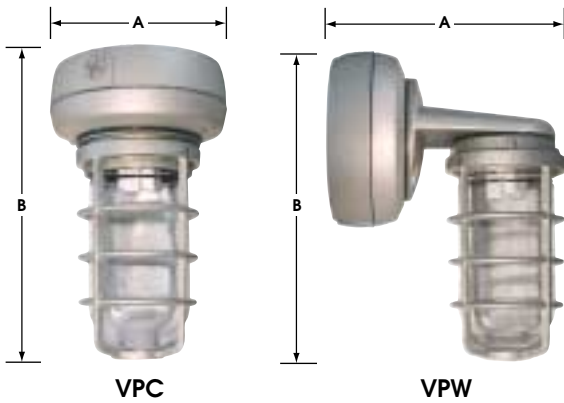

Specifications/Features

GENERAL

- Wet location vaporproof fixture in 3 sizes for indoor and outdoor non-hazardous applications.

CONSTRUCTION

- Die cast aluminum with brass screws.
- High temperature silicone internal gaskets.
- Top and side 1/2" or optional 3/4" NPS threaded hubs.
- Cast aluminum guard with set screw.
- Natural unpainted finish standard.
- Optional silver grey, white, or black powder coat.

GLOBE

- Clear prismatic, heat-resistant glass standard.
- Optional polycarbonate and glass in 5 colors for fluorescent lamps.

LISTINGS

- UL/CUL - Listed for wet locations.

BALLASTS

- CFL - electronic 120/277 volt.
- HID - 120 NPF, Dual and Quad HPF.
- Use 90°C supply wire.

LAMPS

- 13-26 watt PLC 4 pin CFL.
- 32-42 watt PLT Triple Tube CFL.
- 35, 50, 70 ED-17 HPS.
- 50, 70 ED-17 Pulse Start MH.

OPTIONAL REFLECTORS

- Dome or 30° angle reflector.
- Threads to fixture.
- White polyester powder over heavy gauge steel.

Custom chrome finish

Dimensions

	VPC	VPW	VPC		VPW	
	13-26W CFL		HID	32-42W CFL	HID	32-42W CFL
A	6" 15.2 cm	7-7/8" 20 cm	7-1/2" 19 cm	6" 15.2 cm	10" 25.4 cm	8-1/2" 22 cm
B	9-3/4" 24.7 cm	10-3/8" 26 cm	13-1/4" 33.6 cm	12" 30.5 cm	13-1/4" 33.6 cm	12-1/2" 32 cm