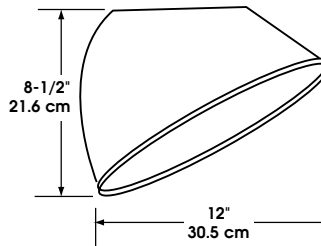

Angle Reflector